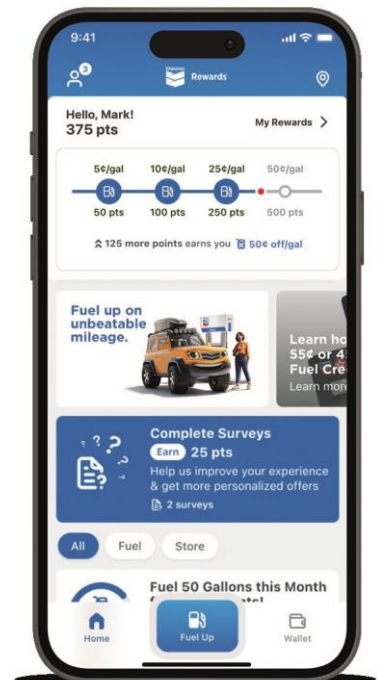

MAKE SURE YOUR CUSTOMERS DOWNLOAD THE APP AND JOIN TO GET THE BENEFITS OF CHEVRON TEXACO REWARDS!

- Points = rewards for fuel discounts
- Earn 5 points per gallon on every fuel purchase
- Redeem rewards to save from 5 cents to 50 cents per gallon
- Earn points on purchases even when redeeming rewards
- Get additional points on select in-store purchases
- Combine rewards with other programs (e.g., grocery gas rewards, Tchevron Advantage Card Fuel Discounts)
- Receive special birthday offers and bonus rewards

AT THE DISPENSER

Customers must choose “Chevron Rewards” when prompted at the dispenser to participate in Chevron Texaco Rewards. For stores that do not scan in-store products, please reference instructions on Chevron Texaco Station Support (CTSS).

Reward your customers for shopping at your store!

Members earn points that they can then redeem for rewards on fuel purchases.

ITEM	FLAVOR	SIZE	CTR POINTS	LIMIT	OFFER DATES
Hershey King Size <i>(when they buy 2)</i> 	See chart below	2.25 – 3.5 oz.	75 pts	5 uses	5/1/25 – 7/31/25
Hershey Large Sweets Peg <i>(when they buy 2)</i> 	See chart below	5.3-7 oz.	75 pts	5 uses	6/1/25 – 7/31/25
Fiji Water and Wonderful Pistachios <i>(when they buy 1 Fiji Water and 1 Wonderful Pistachios)</i> 	See chart below	See chart below	75 pts	5 uses	7/1/25 – 9/30/25
Chex Mix 4.5oz <i>(when they buy 2)</i> 	See chart below	4.5 oz.	80 pts	5 uses	7/1/25 – 9/30/25
Bavarian Meats 10 oz. <i>(when they buy 2)</i> 	See chart below	10 oz.	150 pts	5 uses	7/1/25 – 8/31/25